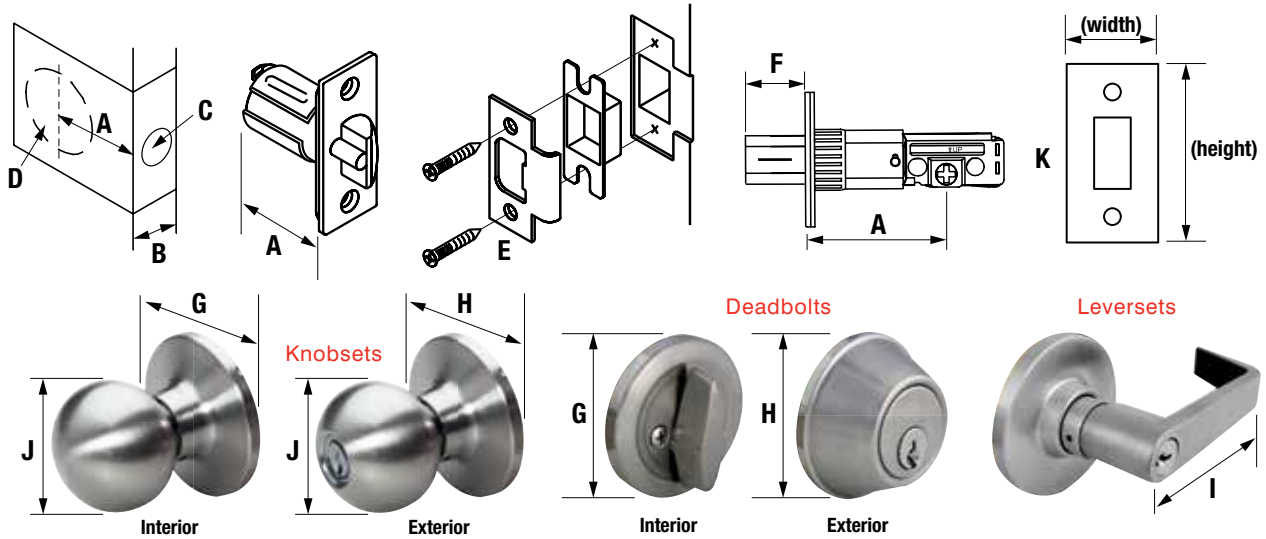

COMMERCIAL DOOR HARDWARE

SPECIFICATIONS / DIMENSIONS

PART #	PRODUCT	A	B	C	D	E	F	G	H	I	J	K
		BACKSET	FOR DOOR THICKNESS	EDGE BORE	CROSSBORE SIZE	STRIKE	THROW LENGTH	INTERIOR TRIM DIA.	EXTERIOR TRIM DIA.	LEVER LENGTH	KNOB DIA.	LATCH FACE DIM. (W X H)
CYLINDRICAL BALL KNOB												
	Keyed Entry	2-3/4"	1-3/8" to 1-3/4"	1"	2-1/8"	2-3/4" x 1-1/8" T	NA	3"	3"	NA	2"	1-1/8" x 2-1/4"
	Privacy											
	Passage											
	Storeroom											
	Classroom											
CYLINDRICAL LEVER												
	Keyed Entry	2-3/4"	1-3/8" to 1-3/4"	1"	2-1/8"	2-3/4" x 1-1/8" T	NA	3"	3"	4" with 2" return	NA	1-1/8" x 2-1/4"
	Privacy											
	Passage											
	Storeroom											
	Classroom											
HEAVY-DUTY CYLINDRICAL LEVER												
	Keyed Entry	2-3/4"	1-3/8" to 1-3/4"	1"	2-1/8"	4-7/8 x 1-7/8" T	NA	3-1/4"	3-1/4"	4" with 2-1/2" return	NA	1-1/8" x 2-1/4"
	Privacy											
	Passage											
	Storeroom											
	Classroom											
DEADBOLTS												
	Single Cylinder Deadbolt	2-3/4"	1-3/8" to 1-3/4"	1"	2-1/8"	2-3/4" x 1-1/8" T	1"	2-9/16"	NA	NA	NA	1-1/8" x 2-1/4"
	Double Cylinder Deadbolt											
	One-Sided Cylinder Deadbolt											
HEAVY-DUTY DEADBOLTS												
	Single Cylinder Deadbolt	2-3/4"	1-3/8" to 1-3/4"	1"	2-1/8"	2-3/4" x 1-1/8" T	1"	2-9/16"	NA	NA	NA	1-1/8" x 2-1/4"
	Double Cylinder Deadbolt