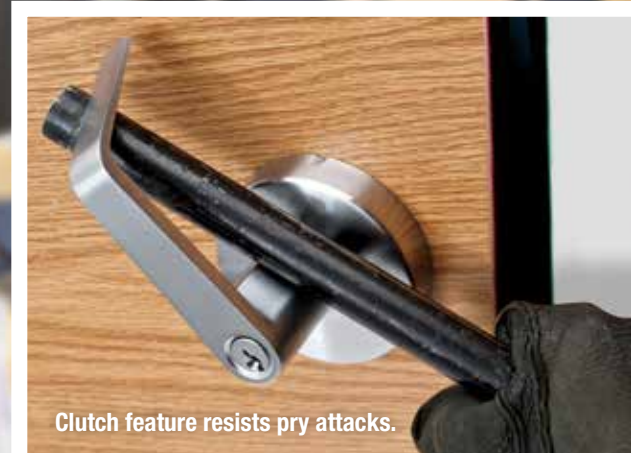

COMMERCIAL GRADE 2 DOOR HARDWARE

Clutch feature resists pry attacks.

Available in 24 Different Keyways

D10 Arrow® K5, K6, L6A	D01 Corbin® 59A1-A2	D29 Corbin® 60	D07 Corbin® / Russwin® L4	D12 Kwikset® (Composite)	D08 Lockwood®
D70 Sargent® RA-RC (Composite)	D32 Dexter® / Master® 67 (Composite)	D02 Sargent® S	D02 Sargent® U	D04 Schlage® C	D34 Schlage® E
D02 Lori® L200	D80 Lori® Locksmith 80	D90 Loricentric® 90	D11 Russwin® 981/852	D30 Russwin® D1	D36 Sargent® LA-LC (Composite)
D28 Schlage® P (Accepts C-L)	D27 Segal® 9.265	D13 Weiser® (Composite)	D03 Yale® 8	D15 Yale® GA	D02 Harloc® SE-1 (Composite)

16 Small Format Interchangeable Core (SFIC) keyways including Best®, Arrow® & Falcon®

CA	CB	CC	CD
CE	CF	CG	CH
CJ	CK	CL	CM
CQ	CW	CX	CY

CYLINDER	DESCRIPTION	CYLINDER	DESCRIPTION	CYLINDER	DESCRIPTION	CYLINDER	DESCRIPTION
D10	Arrow® K5, K6, L6A	D01	Corbin® 59A1-A2	D29	Corbin® 60	D07	Corbin®/Russwin® L4
D12	Kwikset® (composite)*	D08	Lockwood®	D02	Lori® L200	D80	Lori® Locksmith 80*
D90	Loricentric® 90**	D11	Russwin® 981/852	D30	Russwin® D1	D36	Sargent® LA-LC (composite)
D70	Sargent® RA-RC (composite)	D32	Dexter®/Master® 67 composite)*	D02	Sargent® S	D02	Sargent® U
D04	Schlage® C (Standard)	D34	Schlage® E	D28	Schlage® P (accepts C-L)	D27	Segal® 9.265*
D13	Weiser® (composite)	D03	Yale® 8	D15	Yale® GA	D02	Harloc® SE-1 (composite)*

*Exclusively available as 5-pin cylinder

**Exclusively available as 6-pin cylinder

All marks are registered trademarks of their respective owners