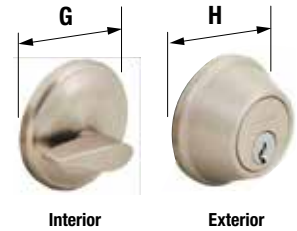

### KNOBSETS - GRADE 3

STYLE	PRODUCT	A BACKSET	B FOR DOOR THICKNESS	C EDGE BORE	D CROSSBORE SIZE	E STRIKE (FULL LIP)	F THROW LENGTH	G INTERIOR TRIM DIA.	H EXTERIOR TRIM DIA.	I LEVER LENGTH	J KNOB DIA.	K LATCH FACE DIM. (W X H)
<b>Tulip</b>												
	Keyed Entry	2-3/8" to 2-3/4"	1-3/8" to 1-3/4"	1"	2-1/8"	2-1/4" x 1-3/4"	NA	2-1/2"	2-1/2"	NA	1-7/8"	1" x 2-1/4"
	Privacy											
	Passage											
	Mobile Home											
<b>Ball</b>												
	Keyed Entry	2-3/8" to 2-3/4"	1-3/8" to 1-3/4"	1"	2-1/8"	2-1/4" x 1-3/4"	NA	2-1/2"	2-1/2"	NA	1-7/8"	1" x 2-1/4"
	Privacy											
	Passage											
<b>Biscuit</b>												
	Keyed Entry	2-3/8" to 2-3/4"	1-3/8" to 1-3/4"	1"	2-1/8"	2-1/4" x 1-3/4"	NA	2-1/2"	2-1/2"	NA	1-7/8"	1" x 2-1/4"
	Privacy											
	Passage											
<b>Rusk</b>												
	Keyed Entry	2-3/8" to 2-3/4"	1-3/8" to 1-3/4"	1"	2-1/8"	2-1/4" x 1-3/4"	NA	2-1/2"	2-1/2"	NA	1-7/8"	1" x 2-1/4"
	Privacy											
	Passage											